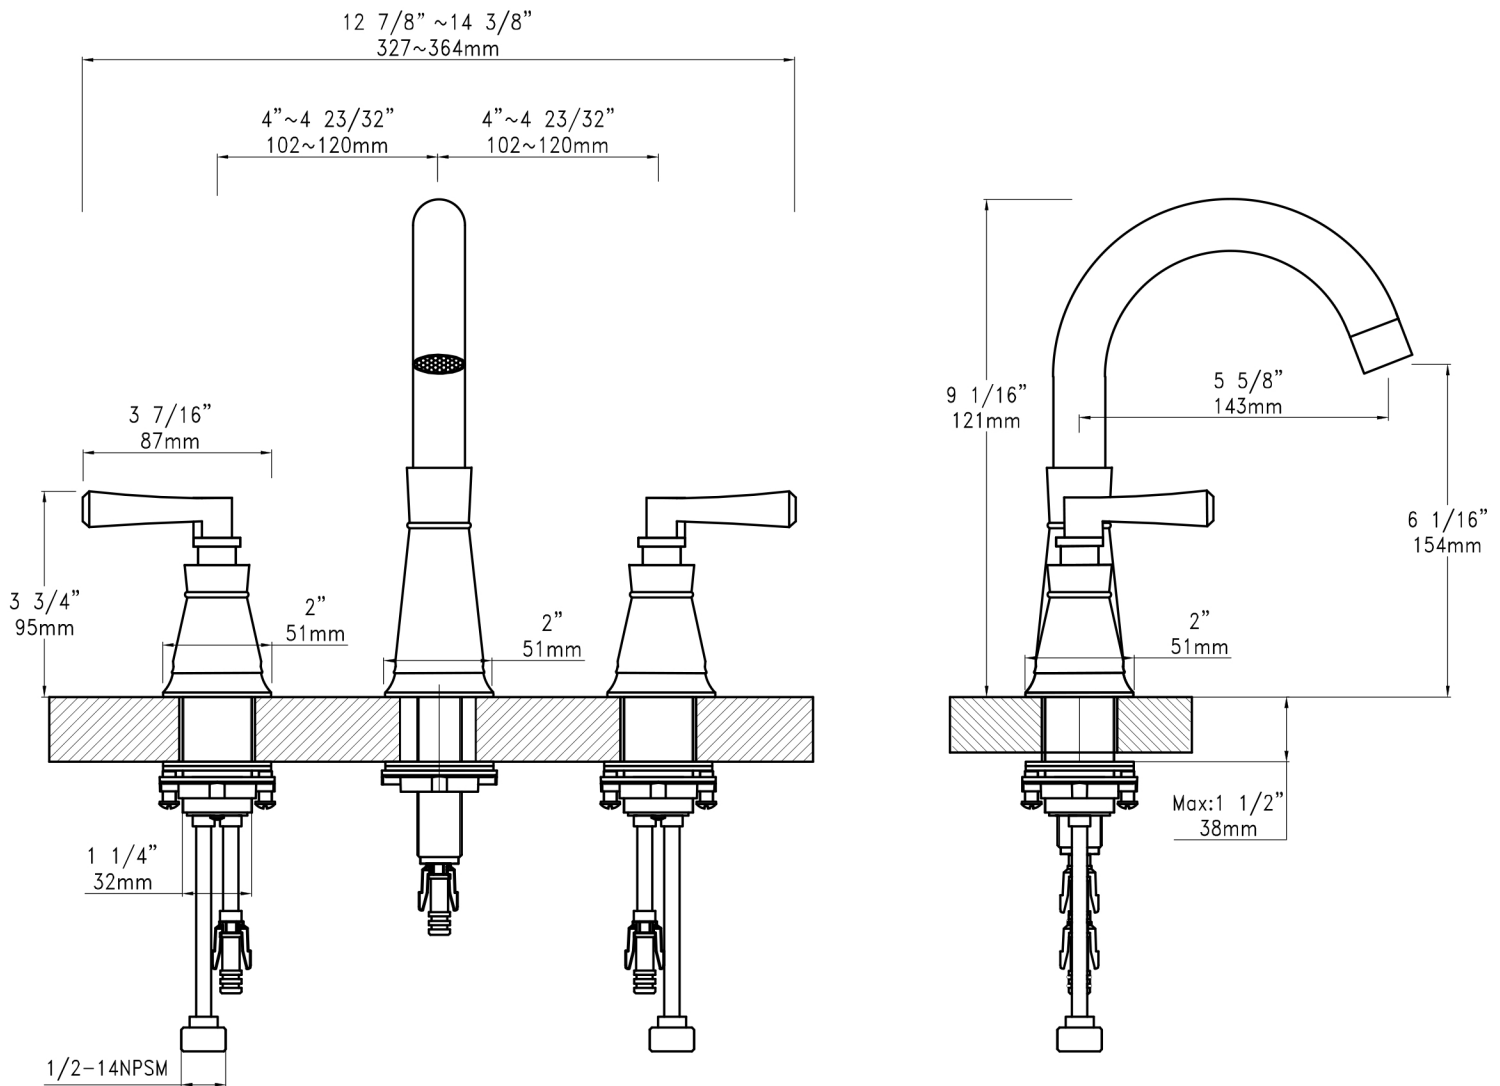

BRASSI

Avvio™ Widespread Bathroom Faucet 1.2 GPM w. Pop-Up Drain

CZ313001