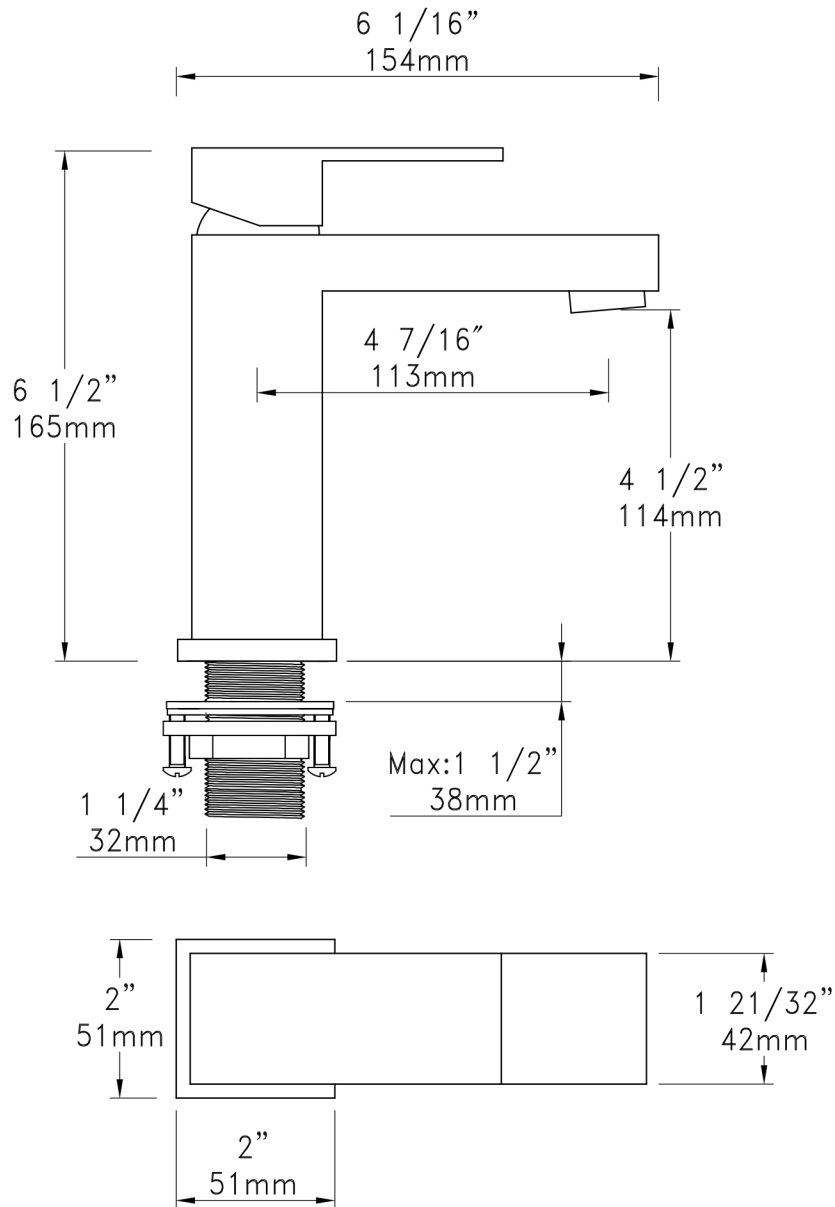

BRASSI

Elemento™ Single Hole Bathroom Faucet – 1.2 GPM w. Push Pop-Up Drain

CZ320001