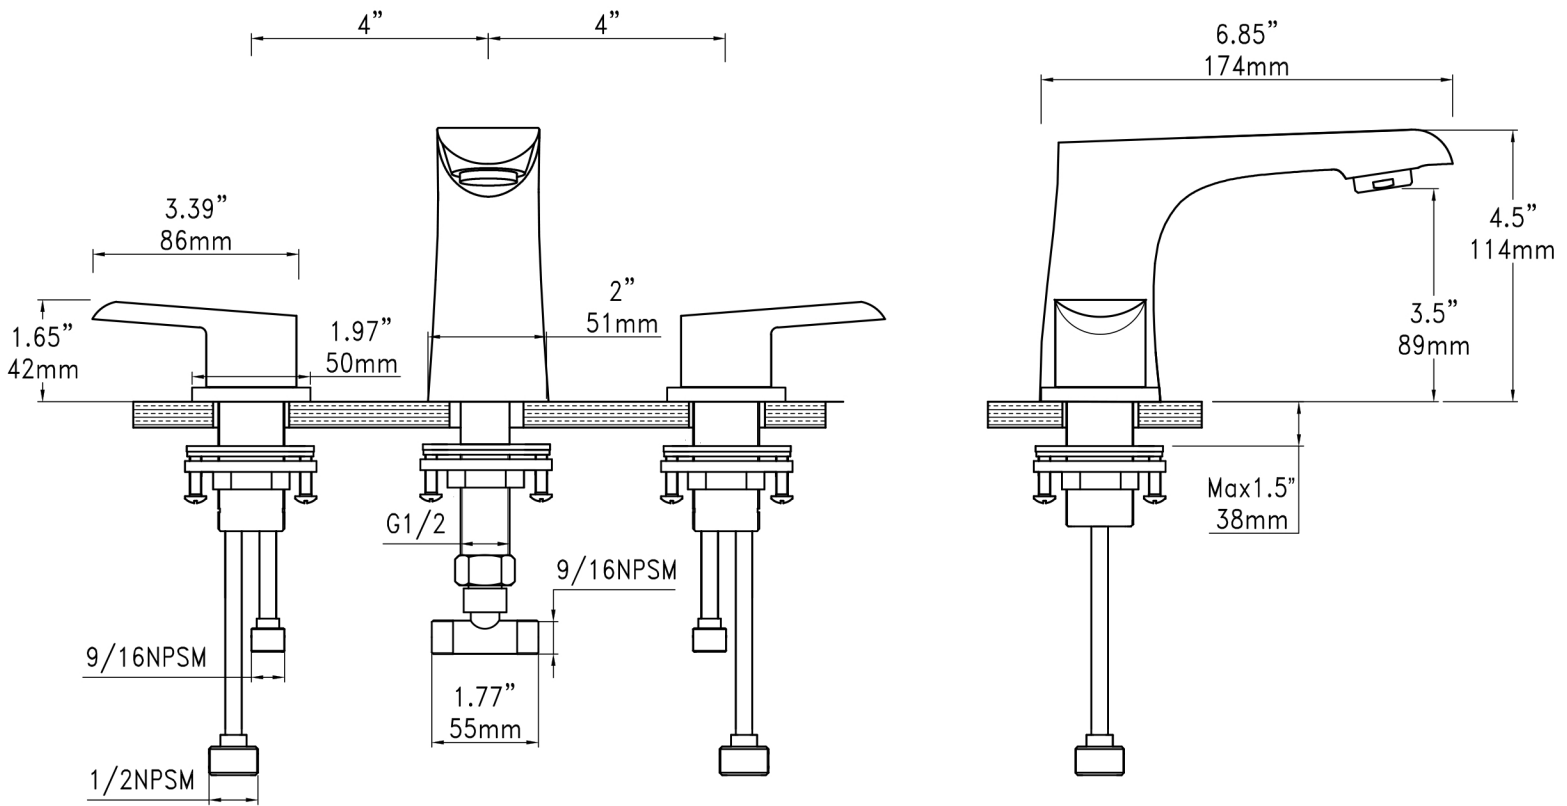

# Essenza™ Widespread Bathroom Faucet – 1.2 GPM

CZ443201