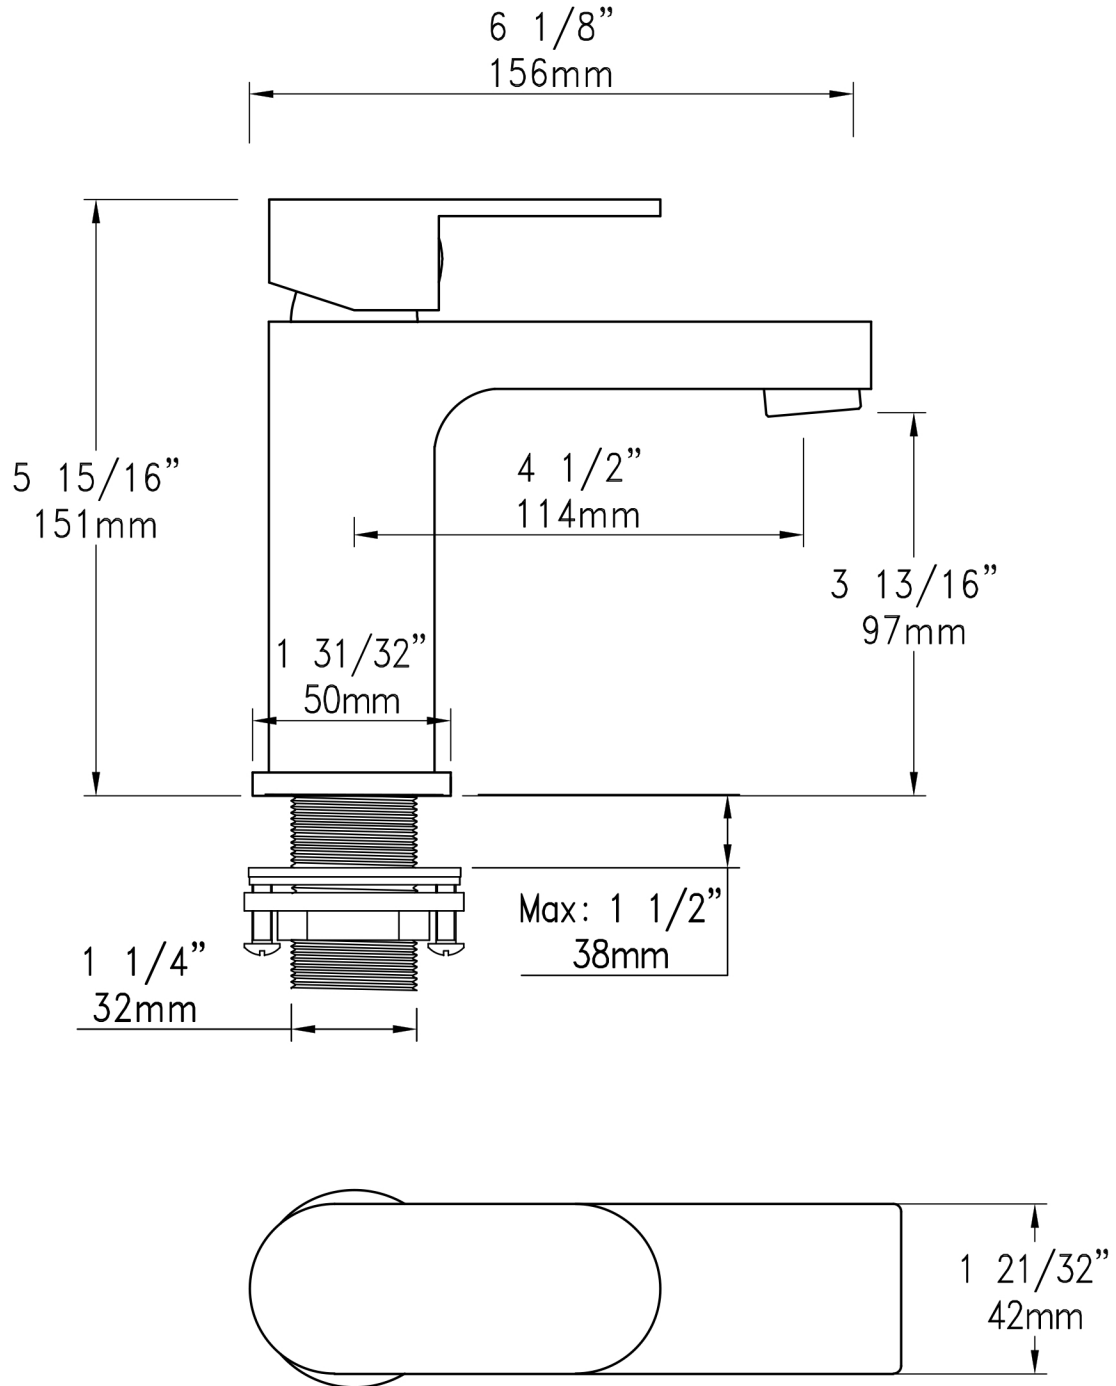

BRASSI

Forma™ Single-Hole Bathroom Faucet – 1.2 GPM

CZ413101