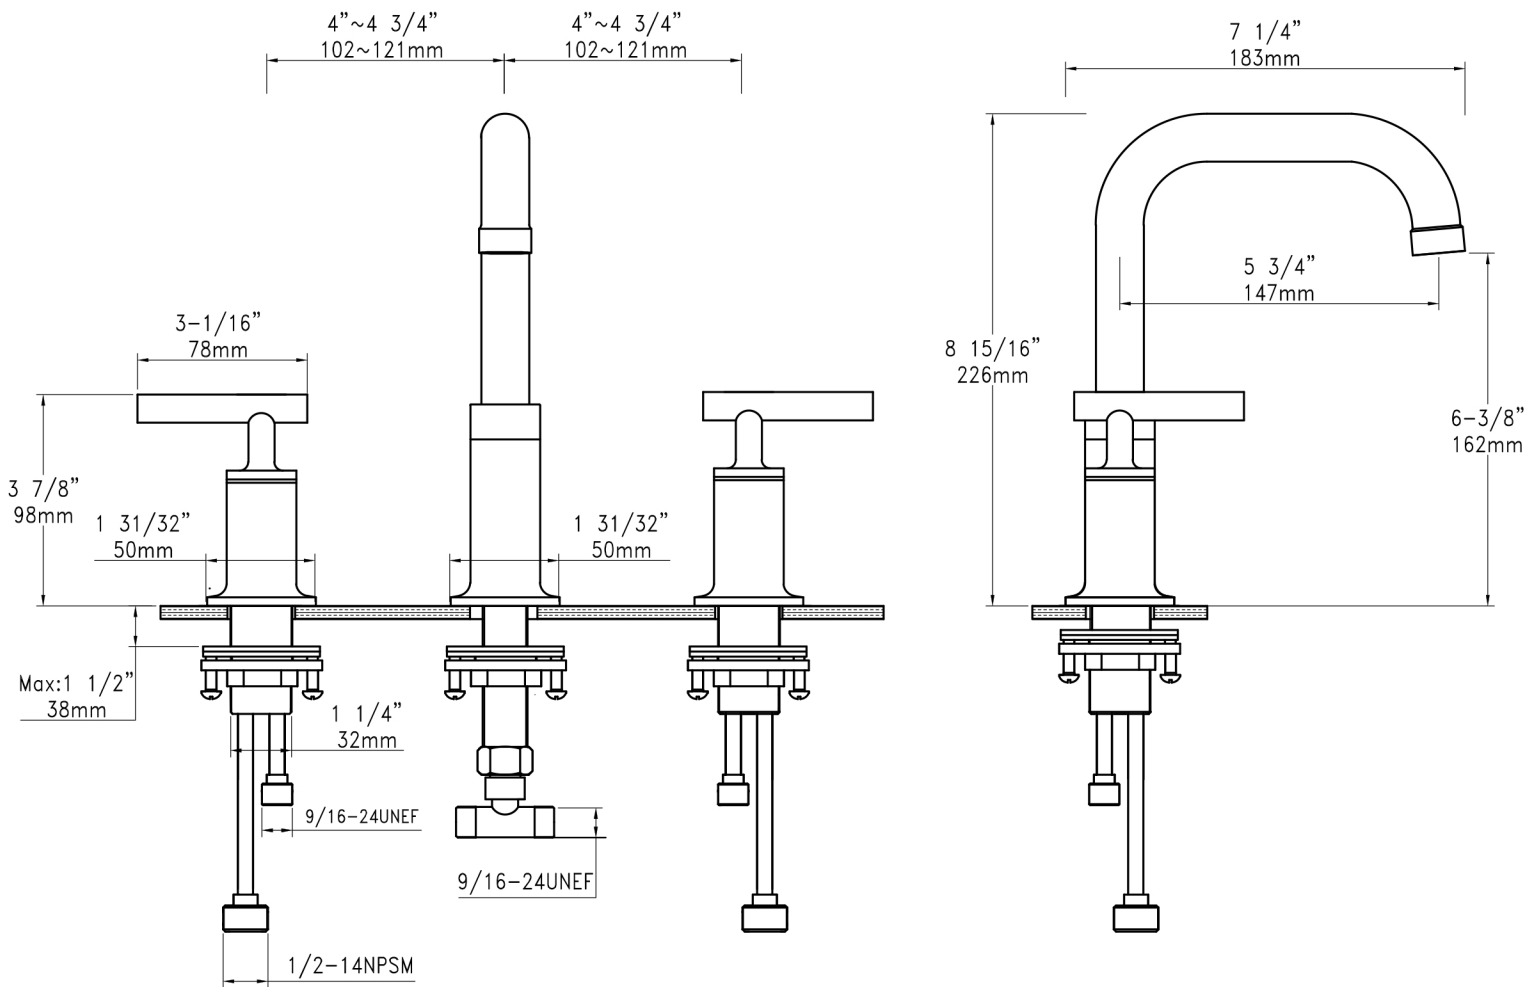

BRASSI

Linea™ Widespread Bathroom Faucet 1.2 GPM w. Pop-Up Drain

CZ5066