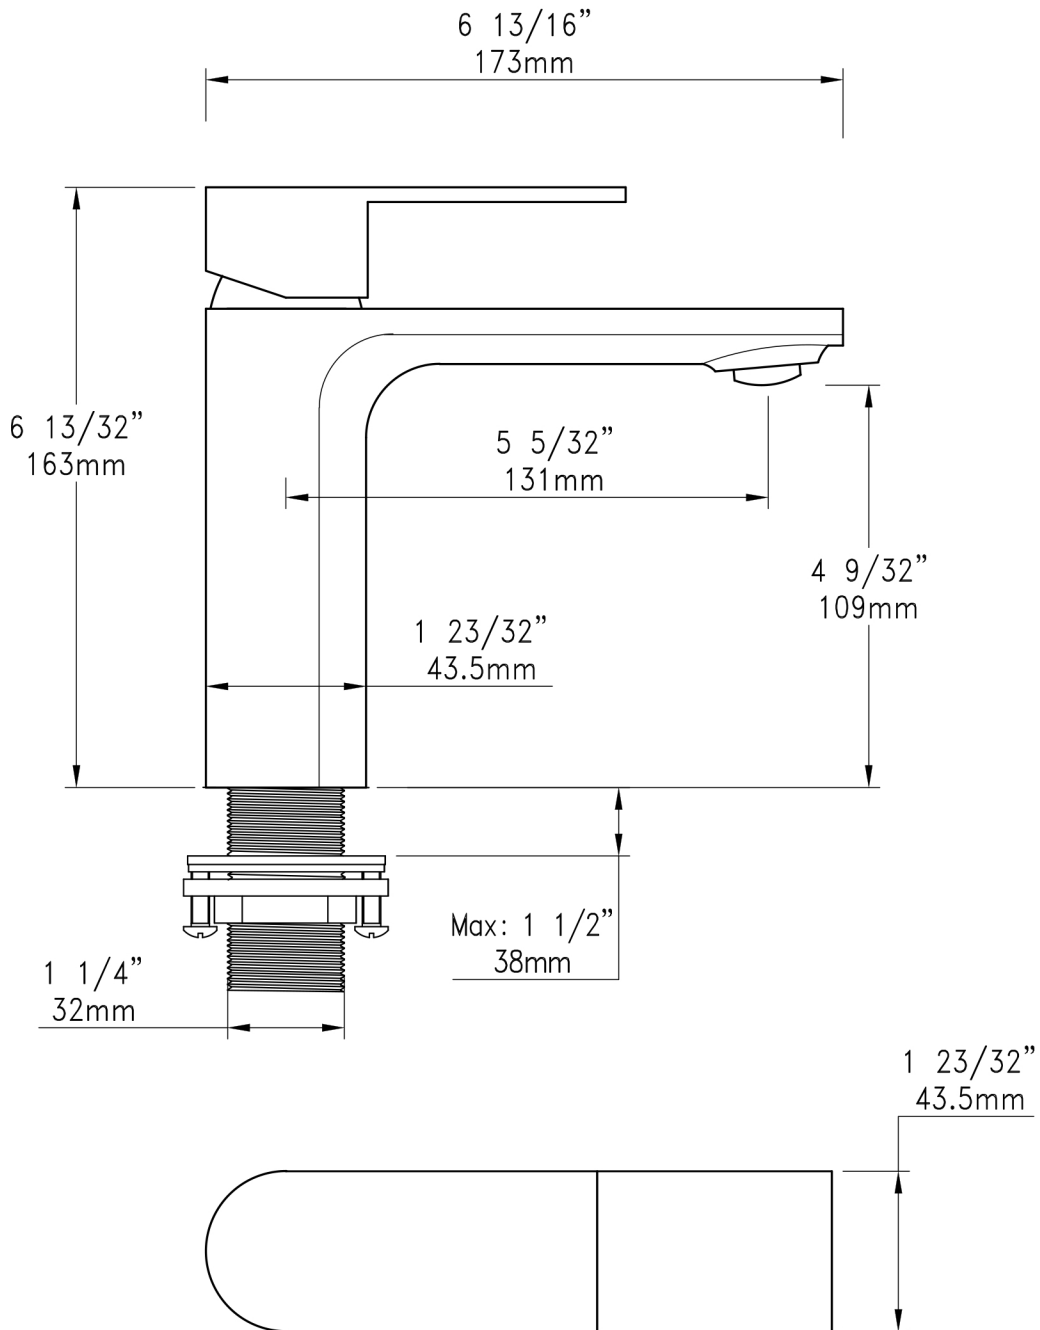

# Moda™ Single-Hole Bathroom Faucet – 1.2 GPM

CZ396001