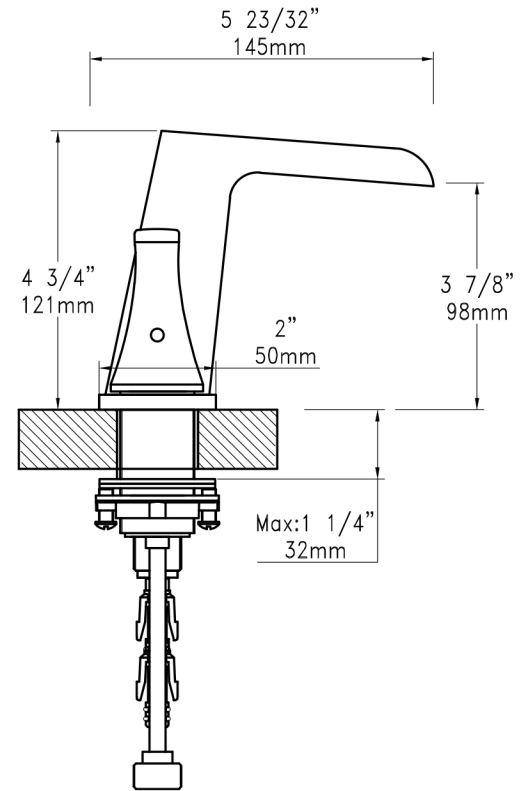

BRASSI

Scala™ Widespread Bathroom Faucet 1.2 GPM w. Pop-Up Drain

CZ310301