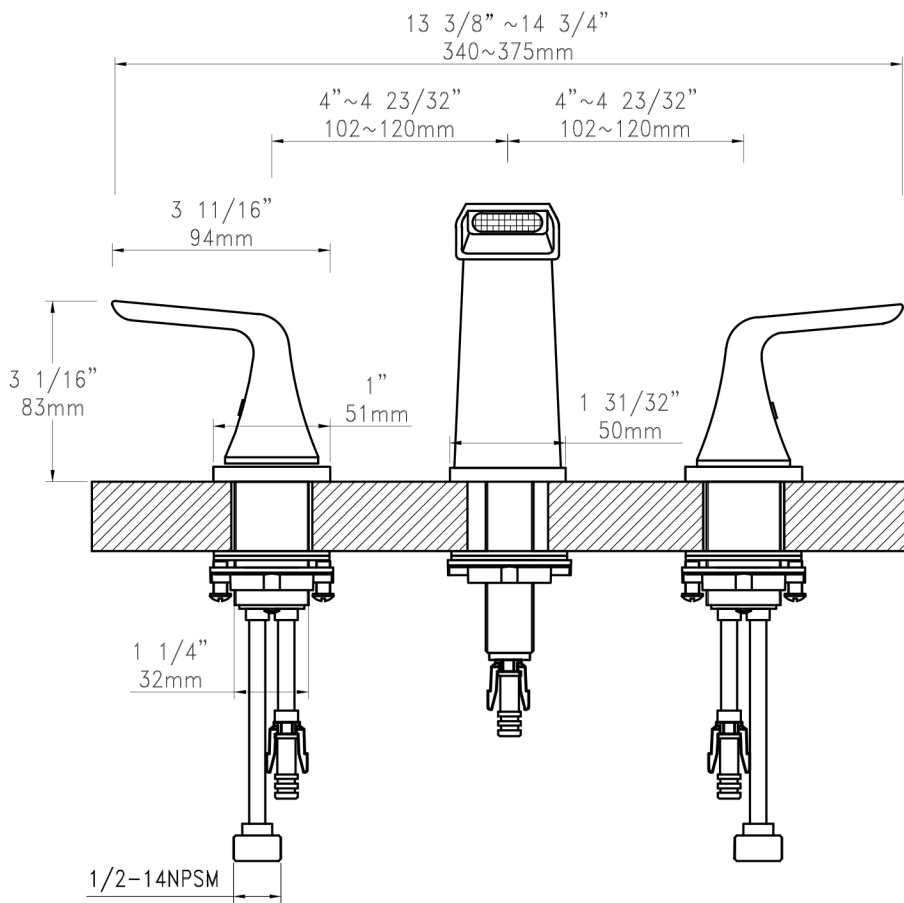

BRASSI

Scala™ Widespread Bathroom Faucet 1.2 GPM w. Pop-Up Drain

CZ310301