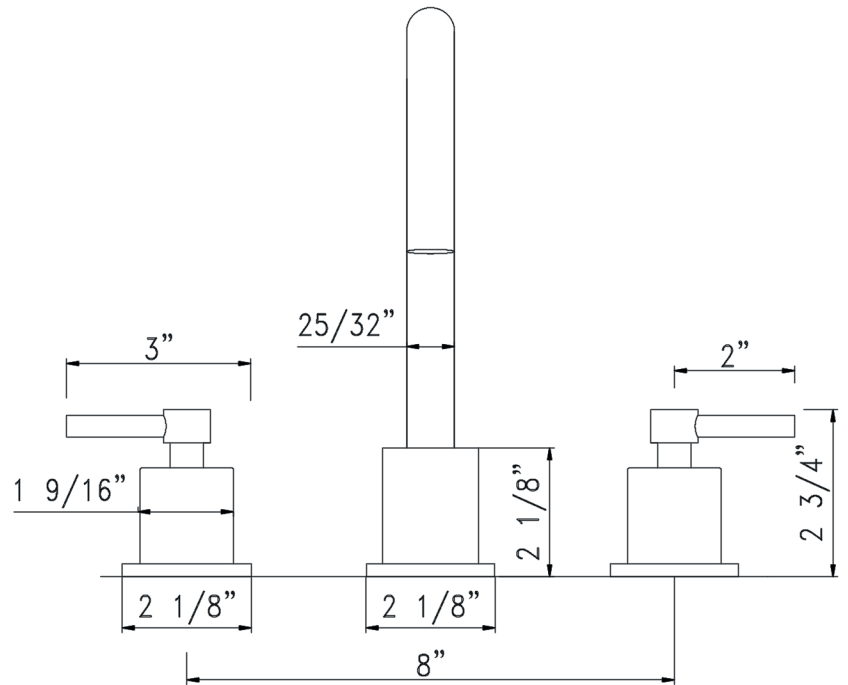

# Stile™ Widespread Bathroom Faucet 1.2 GPM w. Pop Up Drain

CZ374202