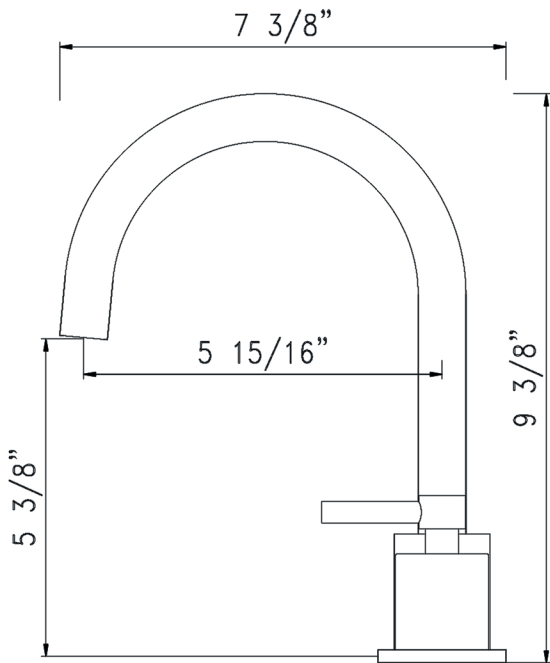

# Stile™ Widespread Bathroom Faucet 1.2 GPM w. Pop Up Drain

CZ374202