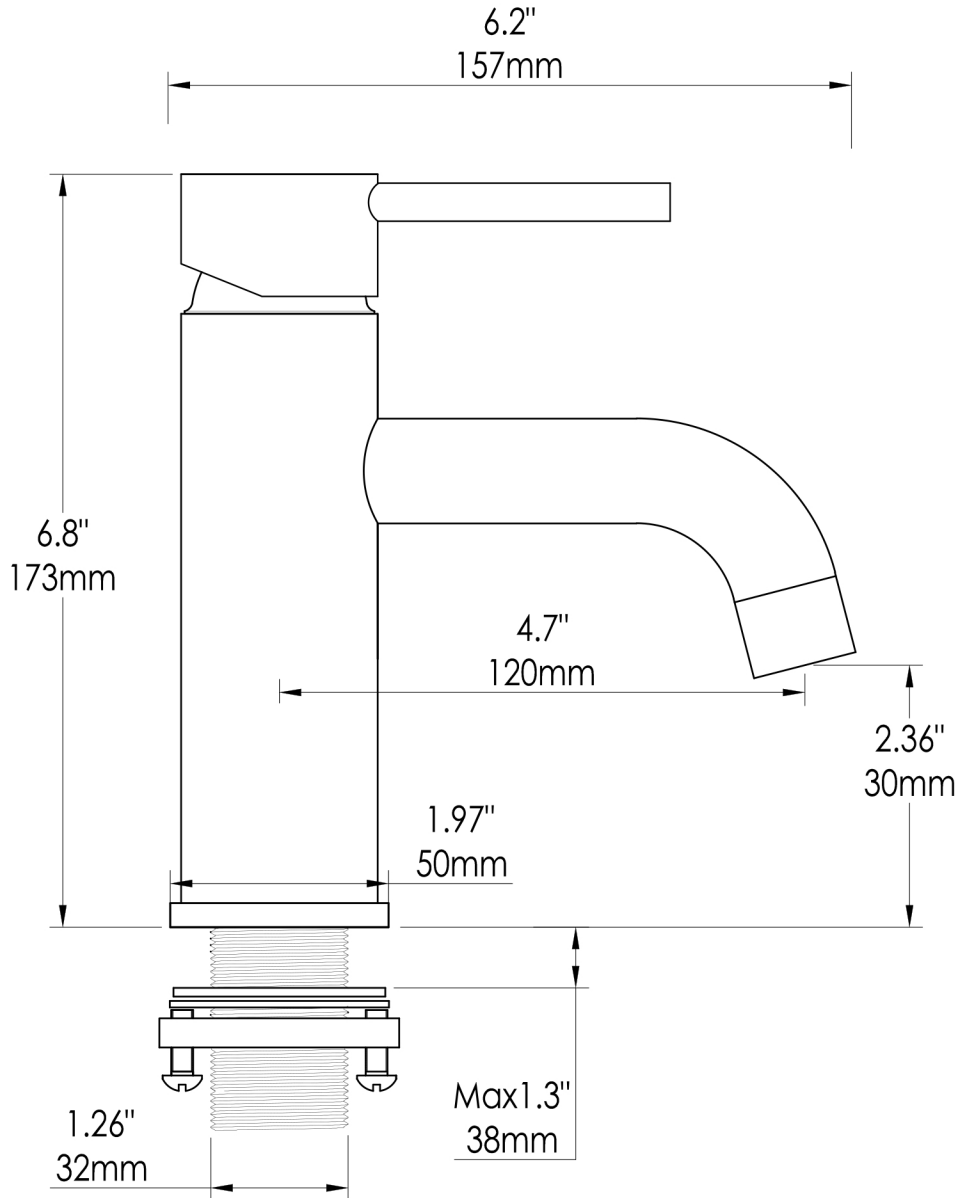

BRASSI

Tempo™ Single Hole Bathroom Faucet – 1.2 GPM

CZ359001