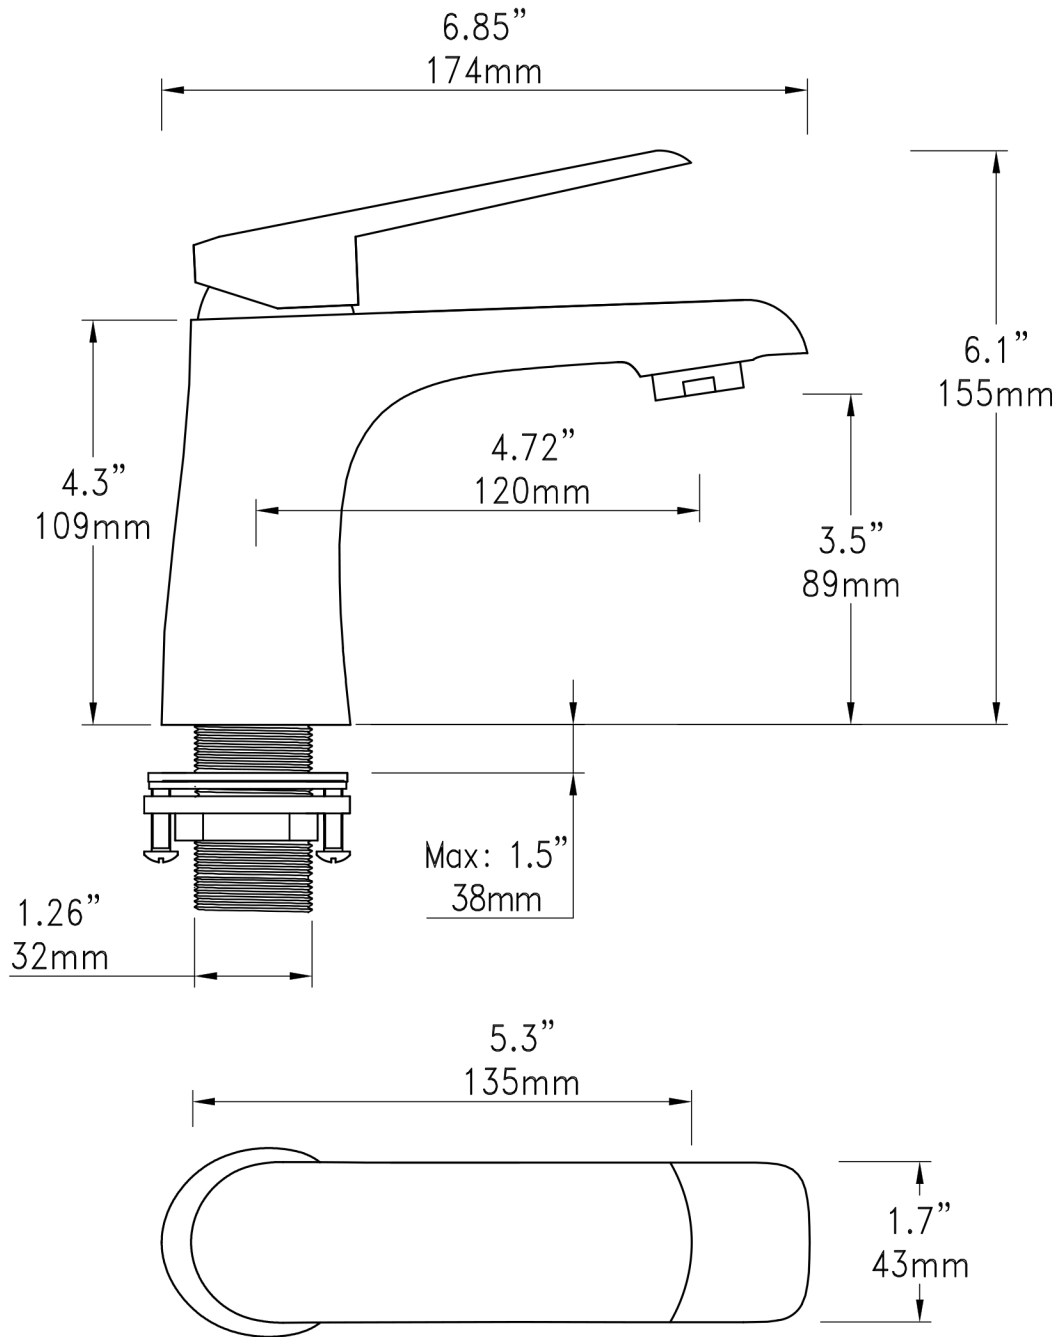

BRASSI

Vero™
Single Hole Bathroom Faucet
– 1.2 GPM

CZ443001